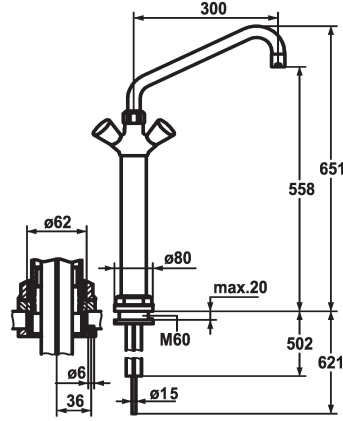

KWC GASTRO

Two-handle mixer - Commercial kitchen

Modell-Linie: GASTRO | K.24.41.32.000C07

Kranar | Hydraulické armatúry

KWC-No.

100931

chromeline, A 300

100933

chromeline, A 450

- Two-handle mixer
- Pillar 300 mm
- KWC CORONA metal handles, removable
- Automatic outlet draining
- Preassembled socket
- Swivel spout 360°
- with adjustable gland

Projection_A

A300

A450

- Jet regulator
- OptimalSpace - ample space for washing or working
- Flat valves M20 x 1.25
- stainless steel valve seat
- Copper tubes $\varnothing 15$ mm
- Mounting hole size $\varnothing 62$ mm

Technical Data

A_Spout_Spray

60 l/min (3bar)

Connection

Kupferrohranschlüsse

ATT-KWC-AUSLAUF

schwenkbar

ATT-KWC-FARBCODE

chromeline

Installation_type

Standmontage

Faucet_typ

03

Measure_Height

651

G_Acoustic group

U

Projection_A

A300

ATT-KWC-MASS-WASSERAUSTRITT

558

Material

Mässing