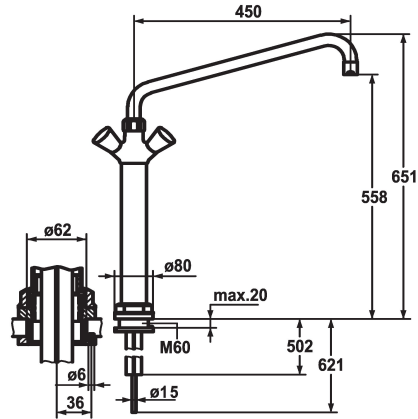

KWC GASTRO

Two-handle mixer - Commercial kitchen

Modell-Linie: GASTRO | K.24.41.34.000C07

Taps | Manual taps

KWC-No.

100931
chromeline, A 300

100933
chromeline, A 450

- * Two-handle mixer
- * Pillar 300 mm
- * KWC CORONA metal handles, removable
- * Automatic outlet draining
- * Preassembled socket
- * Swivel spout 360°
- with adjustable gland

Projection A

A 300

A 450

- Jet regulator
- * OptimalSpace - ample space for washing or working
- * Flat valves M20 x 1.25
- stainless steel valve seat
- * Copper tubes ø15 mm
- * Mounting hole size ø62 mm

Technical Data

Flow rate
Connection
Spout
Color code
Installation type
Faucet_typ
Dimension Height
Acoustic group
Projection A
Dimension Water outlet
material

60 l/min (3bar)
Copper tubes
swivel
chromeline
Pillar installation
Installation aids and tools
651
U
A 450
558
Brass