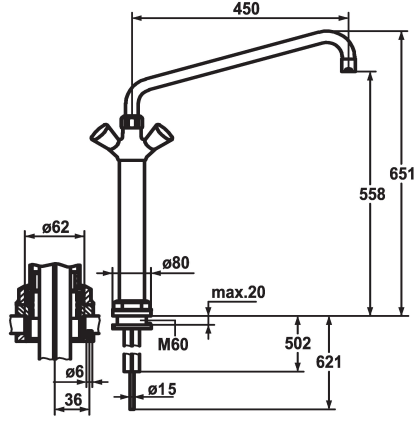

KWC GASTRO

Two-handle mixer - Commercial kitchen

Modell-Linie: GASTRO | K.24.41.34.000C07

Taps | Manual taps

KWC-No.

100931
chromeline, A 300

100933
chromeline, A 450

- * Two-handle mixer
- * Pillar 300 mm
- * KWC CORONA metal handles, removable
- * Automatic outlet draining
- * Preassembled socket
- * Swivel spout 360°
- with adjustable gland

Projection A

A 300

A 450

- Jet regulator
- * OptimalSpace - ample space for washing or working
- * Flat valves M20 x 1.25
- stainless steel valve seat
- * Copper tubes $\varnothing 15$ mm
- * Mounting hole size $\varnothing 62$ mm

Technical Data

Flow rate
Connection
Spout
Color code
Installation type
Faucet_typ
Measure Height
Acoustic group
Projection A
Dimension Water outlet
material

60 l/min (3bar)
Copper tubes
swivel
chromeline
Pillar installation
Installation aids and tools
651
U
A 450
558
Brass