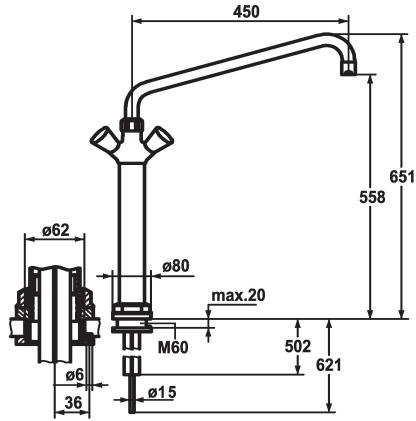

### KWC-No.

**100931**

chromeline, A 300

**100933**

chromeline, A 450

- \* Two-handle mixer
- \* Pillar 300 mm
- \* KWC CORONA metal handles, removable
- \* Automatic outlet draining
- \* Preassembled socket
- \* Swivel spout 360°
- with adjustable gland

### Projection\_A

A300

A450

- Jet regulator
- \* OptimalSpace - ample space for washing or working
- \* Flat valves M20 x 1.25
- stainless steel valve seat
- \* Copper tubes ø15 mm
- \* Mounting hole size ø62 mm

### Technical Data

A\_Spout\_Spray

60 l/min (3bar)

Connection

Kupferrohranschlüsse

ATT-KWC-AUSLAUF

schwenkbar

ATT-KWC-FARBCODE

U

Projection\_A

A450

ATT-KWC-MASS-WASSERAUSTRITT

558

Material

Mässing