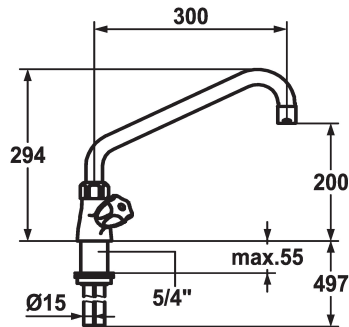

KWC GASTRO

Two-handle mixer - Commercial kitchen

Modell-Linie: GASTRO | K.24.41.04.000C07

Taps | Manual taps

KWC-No.

100945

chromeline, A 300

100947

chromeline, A 450

- * Two-handle mixer
- * KWC CORONA metal handles, removable
- * Swivel spout 360°
- with adjustable gland
- Jet regulator
- * OptimalSpace - ample space for washing or working

Projection A

A 300

A 450

- * Flat valves M20 x 1.25
- stainless steel valve seat
- * Copper tubes ø15 mm
- * Fastening by means of threaded sleeve 1 1/4"
- * Mounting hole size ø42 mm

Technical Data

Flow rate
Connection
Spout
Color code
Installation type
Faucet_typ
Dimension Height
Acoustic group
Projection A
Dimension Water outlet
material