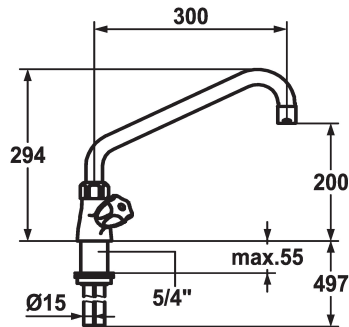

## KWC GASTRO

Two-handle mixer - Commercial kitchen

Modell-Linie: GASTRO | K.24.41.04.000C07

Taps | Manual taps

### KWC-No.

**100945**

chromeline, A 300

**100947**

chromeline, A 450

- \* Two-handle mixer
- \* KWC CORONA metal handles, removable
- \* Swivel spout 360°
- with adjustable gland
- Jet regulator
- \* OptimalSpace - ample space for washing or working

### Projection A

A 300

A 450

- \* Flat valves M20 x 1.25
- stainless steel valve seat
- \* Copper tubes ø15 mm
- \* Fastening by means of threaded sleeve 1 1/4"
- \* Mounting hole size ø42 mm

### Technical Data

Flow rate
Connection
Spout
Color code
Installation type
Faucet_typ
Measure Height
Acoustic group
Projection A
Dimension Water outlet
material

65 l/min (3bar)
Copper tubes
swivel
chromeline
Pillar installation
Installation aids and tools
294
2
A 300
200
Brass