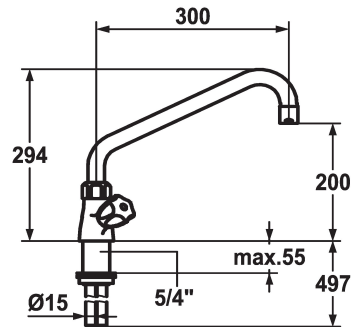

KWC GASTRO

Two-handle mixer - Commercial kitchen

Modell-Linie: GASTRO | K.24.41.04.000C07

Hanat | Käsi­käyt­toiset hanat

KWC-No.

100945

chromeline, A 300

100947

chromeline, A 450

- * Two-handle mixer
- * KWC CORONA metal handles, removable
- * Swivel spout 360°
- with adjustable gland
- Jet regulator
- * OptimalSpace - ample space for washing or working

Projection_A

A300

A450

- * Flat valves M20 x 1.25
- stainless steel valve seat
- * Copper tubes ø15 mm
- * Fastening by means of threaded sleeve 1 1/4"
- * Mounting hole size ø42 mm

Tekniset tiedot

A_Spout_Spray

Connection

Materiaali

lviCode

65 l/min (3bar)

Kupferrohranschlüsse

schwenkbar

chromeline

Standmontage

03