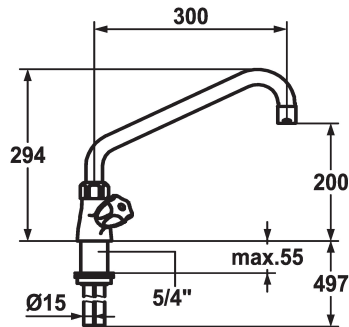

KWC GASTRO

Two-handle mixer - Commercial kitchen

Modell-Linie: GASTRO | K.24.41.04.000C07

Kranar | Hydraulické armatúry

KWC-No.

100945

chromeline, A 300

100947

chromeline, A 450

- * Two-handle mixer
- * KWC CORONA metal handles, removable
- * Swivel spout 360°
- with adjustable gland
- Jet regulator
- * OptimalSpace - ample space for washing or working

Projection_A

A300

A450

- * Flat valves M20 x 1.25
- stainless steel valve seat
- * Copper tubes ø15 mm
- * Fastening by means of threaded sleeve 1 1/4"
- * Mounting hole size ø42 mm

Technical Data

A_Spout_Spray

65 l/min (3bar)

Faucet_typ

03

Measure_Height

294

G_Acoustic group

2

Projection_A

A300