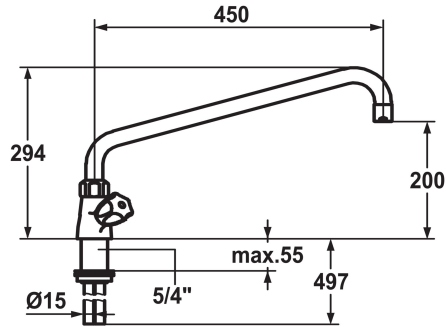

## KWC GASTRO

Two-handle mixer - Commercial kitchen

Modell-Linie: GASTRO | K.24.41.06.000C07

Umyvadlové armatury | Hydraulické armatury

### KWC-No.

**100945**

chromeline, A 300

**100947**

chromeline, A 450

- \* Two-handle mixer
- \* KWC CORONA metal handles, removable
- \* Swivel spout 360°
- with adjustable gland
- Jet regulator
- \* OptimalSpace - ample space for washing or working

### Projection\_A

A300

A450

- \* Flat valves M20 x 1.25
- stainless steel valve seat
- \* Copper tubes ø15 mm
- \* Fastening by means of threaded sleeve 1 1/4"
- \* Mounting hole size ø42 mm

G\_Acoustic group

Projection\_A

ATT-KWC-MASS-WASSERAUSTRITT

Materiál

65 l/min (3bar)

Kupferrohranschlüsse

schwenkbar

chromeline