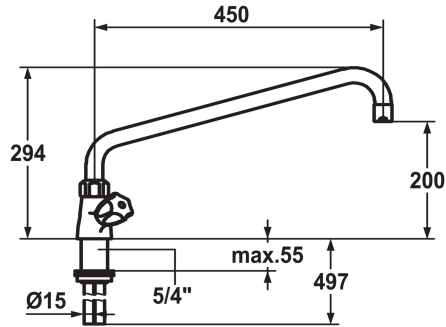

## KWC GASTRO

Two-handle mixer - Commercial kitchen

Modell-Linie: GASTRO | K.24.41.06.000C07

Taps | Manual taps

### KWC-No.

**100945**

chromeline, A 300

**100947**

chromeline, A 450

- \* Two-handle mixer
- \* KWC CORONA metal handles, removable
- \* Swivel spout 360°
- with adjustable gland
- Jet regulator
- \* OptimalSpace - ample space for washing or working

### Projection A

A 300

A 450

- \* Flat valves M20 x 1.25
- stainless steel valve seat
- \* Copper tubes ø15 mm
- \* Fastening by means of threaded sleeve 1 1/4"
- \* Mounting hole size ø42 mm

### Technical Data

Flow rate
Connection
Spout
Color code
Installation type
Faucet_typ
Dimension Height
Acoustic group
Projection A
Dimension Water outlet
material

65 l/min (3bar)
Copper tubes
swivel
chromeline
Pillar installation
Installation aids and tools
294
2
A 450
200
Brass