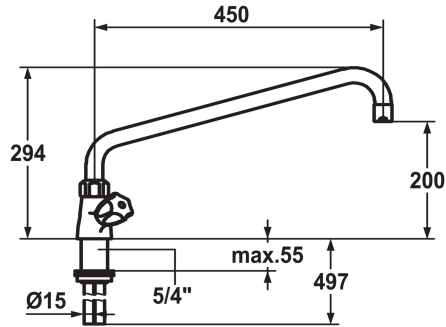

KWC GASTRO

Two-handle mixer - Commercial kitchen

Modell-Linie: GASTRO | K.24.41.06.000C07

Taps | Manual taps

KWC-No.

100945
chromeline, A 300

100947
chromeline, A 450

- * Two-handle mixer
- * KWC CORONA metal handles, removable
- * Swivel spout 360°
- with adjustable gland
- Jet regulator
- * OptimalSpace - ample space for washing or working

Projection A

A 300

A 450

- * Flat valves M20 x 1.25
- stainless steel valve seat
- * Copper tubes ø15 mm
- * Fastening by means of threaded sleeve 1 1/4"
- * Mounting hole size ø42 mm

Technical Data

Flow rate
Connection
Spout
Color code
Installation type
Faucet_typ
Measure Height
Acoustic group
Projection A
Dimension Water outlet
material

65 l/min (3bar)
Copper tubes
swivel
chromeline
Pillar installation
Installation aids and tools
294
2
A 450
200
Brass