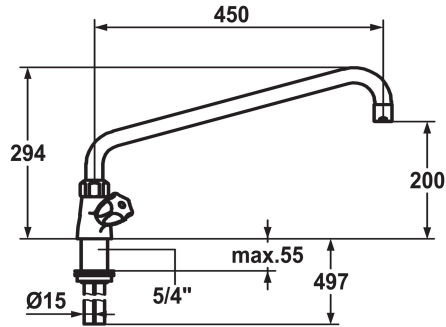

KWC GASTRO

Two-handle mixer - Commercial kitchen

Modell-Linie: GASTRO | K.24.41.06.000C07

Armatura umywalkowa | Armatura jednouchwytowa

KWC-No.

100945

chromeline, A 300

100947

chromeline, A 450

- * Two-handle mixer
- * KWC CORONA metal handles, removable
- * Swivel spout 360°
- with adjustable gland
- Jet regulator
- * OptimalSpace - ample space for washing or working

Projection_A

A300

A450

- * Flat valves M20 x 1.25
- stainless steel valve seat
- * Copper tubes ø15 mm
- * Fastening by means of threaded sleeve 1 ¼"
- * Mounting hole size ø42 mm

Dane techniczne

A_Spout_Spray

Connection

Material

65 l/min (3bar)

Kupferrohranschlüsse

schwenkbar

chromeline

Standmontage

03

294