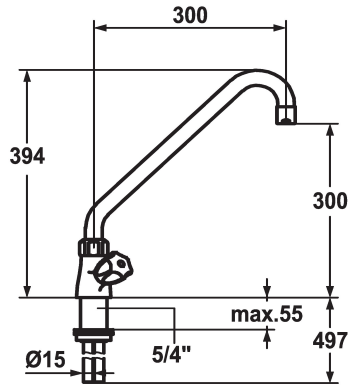

KWC GASTRO Two-handle mixer

Modell-Linie: GASTRO | K.24.41.A2.000C07
Commercial | Gastro

KWC-No.

101755

chromline, A 300, B 300, C 394

- * Two-handle mixer
- * KWC CORONA metal handles, removable
- * Swivel spout 360°
- with adjustable gland
- Jet regulator
- * OptimalSpace - ample space for washing or working

- * Flat valves M20 x 1.25
- stainless steel valve seat
- * Copper tubes ø15 mm
- * Fastening by means of threaded sleeve 1 ¼"
- * Mounting hole size ø42 mm

Technical Data

Flow rate
Projection C
Connection
Projection B
Color code
Installation_type
Faucet_typ
Dimension Height
Acoustic group
Projection_A
Dimension Water outlet
material

98 l/min (3 bar)
C 394
Copper tubes
B 300
chrome
Pillar installation
Installation aids and tools
394
U
A 300
300
MESSING