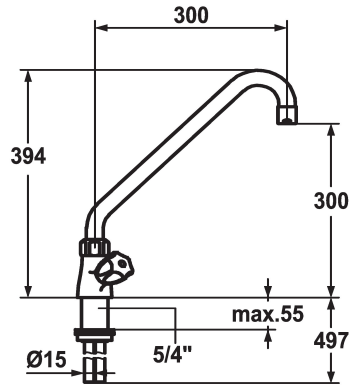

KWC GASTRO Two-handle mixer

Modell-Linie: GASTRO | K.24.41.A2.000C07
Commercial | Gastro

KWC-No.

101755
chromline, A 300, B 300, C 394

- * Two-handle mixer
- * KWC CORONA metal handles, removable
- * Swivel spout 360°
- with adjustable gland
- Jet regulator
- * OptimalSpace - ample space for washing or working

- * Flat valves M20 x 1.25
- stainless steel valve seat
- * Copper tubes ø15 mm
- * Fastening by means of threaded sleeve 1 ¼"
- * Mounting hole size ø42 mm

Technical Data

Flow rate
Projection C
Connection
Projection B
Color code
Installation type
Faucet_typ
Dimension Height
Acoustic group
Projection A
Dimension Water outlet
material

98 l/min (3 bar)
C 394
Copper tubes
B 300
chromline
Pillar installation
Installation aids and tools
394
U
A 300
300
Brass