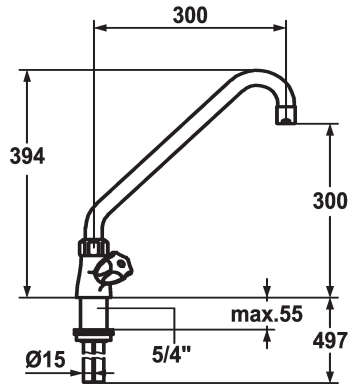

KWC GASTRO Two-handle mixer

Modell-Linie: GASTRO | K.24.41.A2.000C07
Commercial | Gastro

KWC-No.

101755

chromline, A 300, B 300, C 394

- * Two-handle mixer
- * KWC CORONA metal handles, removable
- * Swivel spout 360°
- with adjustable gland
- Jet regulator
- * OptimalSpace - ample space for washing or working

- * Flat valves M20 x 1.25
- stainless steel valve seat
- * Copper tubes ø15 mm
- * Fastening by means of threaded sleeve 1 ¼"
- * Mounting hole size ø42 mm

Tekniset tiedot

A_Spout_Spray

ATT-KWC-AUSLADUNG_C

Connection

Projection_B

ATT-KWC-FARBCODE

Installation_type

Faucet_typ

Measure_Height

G_Acoustic_group

Projection_A

ATT-KWC-MASS-WASSERAUSTRITT

Materiaali

lviCode

98 l/min (3 bar)

C394

Kupferrohranschlüsse

B300

chromline