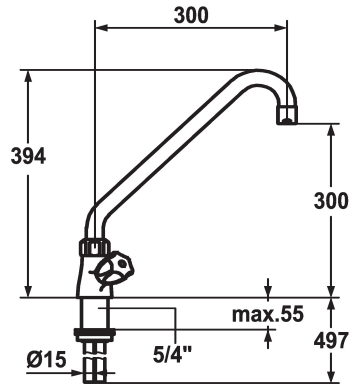

KWC GASTRO Two-handle mixer

Modell-Linie: GASTRO | K.24.41.A2.000C07
Commercial | Gastro

KWC-No.

101755
chromline, A 300, B 300, C 394

- * Two-handle mixer
- * KWC CORONA metal handles, removable
- * Swivel spout 360°
- with adjustable gland
- Jet regulator
- * OptimalSpace - ample space for washing or working

- * Flat valves M20 x 1.25
- stainless steel valve seat
- * Copper tubes ø15 mm
- * Fastening by means of threaded sleeve 1 ¼"
- * Mounting hole size ø42 mm

Dane techniczne

A_Spout_Spray
ATT-KWC-AUSLADUNG_C
Connection
Projection_B
ATT-KWC-FARBCODE
Installation_type
Faucet_typ
Dimension Height
G_Acoustic_group
Projection_A
ATT-KWC-MASS-WASSERAUSTRITT
Material

98 l/min (3 bar)
C394
Kupferrohranschlüsse
B300
chromline
Standmontage
03
394
U
A300
300
Mosiqdz