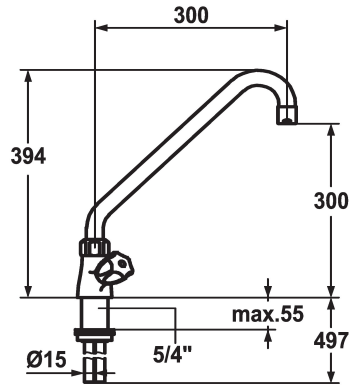

KWC GASTRO Two-handle mixer

Modell-Linie: GASTRO | K.24.41.A2.000C07
Commercial | Gastro

KWC-No.

101755

chromline, A 300, B 300, C 394

- * Two-handle mixer
- * KWC CORONA metal handles, removable
- * Swivel spout 360°
- with adjustable gland
- Jet regulator
- * OptimalSpace - ample space for washing or working

- * Flat valves M20 x 1.25
- stainless steel valve seat
- * Copper tubes ø15 mm
- * Fastening by means of threaded sleeve 1 3/4"
- * Mounting hole size ø42 mm

Technical Data

A_Spout_Spray
ATT-KWC-AUSLADUNG_C
Connection
Projection_B
ATT-KWC-FARBCODE
Installation_type
Faucet_typ
Measure_Height
G_Acoustic_group
Projection_A
ATT-KWC-MASS-WASSERAUSTRITT
Material

98 l/min (3 bar)
C394
Kupferrohranschlüsse
B300
chromline
Standmontage
03
394
U
A300
300
MESSING