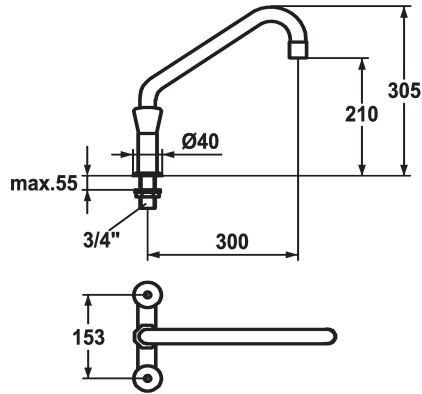

## KWC GASTRO

Two-handle mixer - Commercial kitchen

Modell-Linie: GASTRO | K.24.42.E1.000C35  
Commercial | Gastro

### KWC-No.

**105823**  
chromeline, AD 153, A 300, B 210, C 305

- \* Two-handle mixer
- \* KWC CORONA metal handles, removable
- \* Swivel spout 360°
- with adjustable gland
- Jet regulator

### Projection\_A

A 300

- \* OptimalSpace - ample space for washing or working
- \* Flat valves M20 x 1.25
- stainless steel valve seat
- \* Connecting thread 3/4"
- \* Mounting hole size ø28 mm

### Technical Data

Flow rate	120 l/min (3 bar)
Projection C	C 305
Connection	G 3/4"
Spout	fixed
Projection B	B 210
Color code	chrome
Installation_type	Pillar installation
Faucet_typ	Installation aids and tools
Dimension Height	305
Acoustic group	U
Projection_A	A 300
Connection measure	153
Dimension Water outlet	210
material	Brass