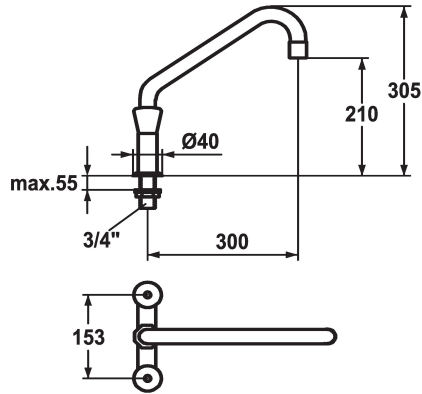

KWC GASTRO

Two-handle mixer - Commercial kitchen

Modell-Linie: GASTRO | K.24.42.E1.000C35

Commercial | Gastro

KWC-No.

105823
chromeline, AD 153, A 300, B 210, C 305

- * Two-handle mixer
- * KWC CORONA metal handles, removable
- * Swivel spout 360°
- with adjustable gland
- Jet regulator

Tekniset tiedot

A_Spout_Spray
ATT-KWC-AUSLADUNG_C
Connection
Spout
Projection_B
ATT-KWC-FARBCODE
Installation_type
Faucet_typ
Measure_Height
G_Acoustic_group
Projection_A
Connection measure
ATT-KWC-MASS-WASSERAUSTRITT
Materiaali
lviCode

Projection_B

B210

Projection_A

A300

- * OptimalSpace - ample space for washing or working
- * Flat valves M20 x 1.25
- stainless steel valve seat
- * Connecting thread 3/4"
- * Mounting hole size ø28 mm

120 l/min (3 bar)
C305
G3/4"
Kiinnitetty
B210
chromeline
Standmontage
03
305
U
A300
153
210
Messinki
0