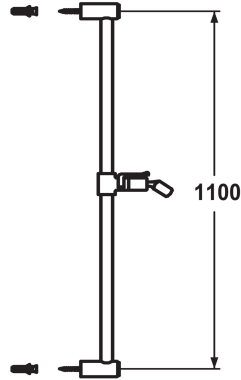

KWC FIT Sliding wall bar

Modell-Linie: **SHOWERCULTURE | K.26.99.02.000**
Showers | Complementary parts showers

KWC-No.

114723
chromeline, L 1100

114729
chromeline, L 612

Measure_L

L 1100

L 612

* KWC Sliding wall bar FIT
- "The original"
* Made of brass
* KWC ball joint bracket, elevation adjustment lockable
* Tube diameter 18 mm

* The sliding wall bar can be shortened to any individual length as required
* To be ordered separately (optional or if necessary):
- Adesio adhesive set Z.538.427.000 (round) or Z.538.558.000 (square)

Technical Data

Color code

chrome

Faucet_typ

IP22

Measure Lenght

L 43 5/16"

Measure_L

L 1100

material

Brass