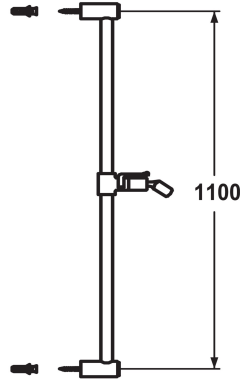

## KWC FIT Sliding wall bar

Modell-Linie: **SHOWERCULTURE | K.26.99.02.000**  
Showers | Complementary parts showers

### KWC-No.

**114723**  
chromeline, L 1100

**114729**  
chromeline, L 612

### Measure Lenght

L 1100

L 612

\* KWC Sliding wall bar FIT  
- "The original"  
\* Made of brass  
\* KWC ball joint bracket, elevation adjustment lockable  
\* Tube diameter 18 mm

\* The sliding wall bar can be shortened to any individual length as required  
\* To be ordered separately (optional or if necessary):  
- Adesio adhesive set Z.538.427.000 (round) or Z.538.558.000 (square)

### Technical Data

Color code

chromeline

Faucet\_typ

IP22

Measure Lenght

L 43 5/16"

Measure Lenght