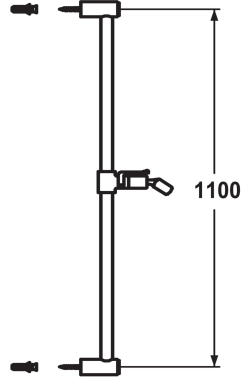

KWC FIT Sliding wall bar

Modell-Linie: SHOWERCULTURE | K.26.99.02.000
Suihkut ja suihkupaneelit | Suihkujen täydennysosat

KWC-No.

114723
chromeline, L 1100

114729
chromeline, L 612

Measure_L

L1100

L612

* KWC Sliding wall bar FIT
- "The original"
* Made of brass
* KWC ball joint bracket, elevation adjustment lockable
* Tube diameter 18 mm

* The sliding wall bar can be shortened to any individual length as required
* To be ordered separately (optional or if necessary):
- Adesio adhesive set Z.538.427.000 (round) or Z.538.558.000 (square)

Tekniset tiedot

ATT-KWC-FARBCODE

Faucet_typ

Measure_L_USA

Measure_L

Materiaali

lviCode

chromeline