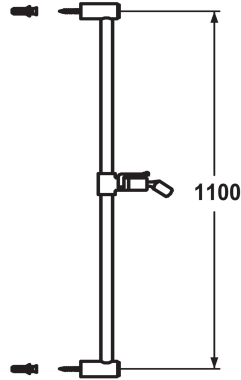

KWC FIT Sliding wall bar

Modell-Linie: SHOWERCULTURE | K.26.99.02.000

KWC-No.

114723
chromeline, L 1100

114729
chromeline, L 612

Measure_L

L1100

L612

* KWC Sliding wall bar FIT
- "The original"
* Made of brass
* KWC ball joint bracket, elevation adjustment lockable
* Tube diameter 18 mm

* The sliding wall bar can be shortened to any individual length as required
* To be ordered separately (optional or if necessary):
- Adesio adhesive set Z.538.427.000 (round) or Z.538.558.000 (square)

Technical Data

ATT-KWC-FARBCODE

chromeline

Faucet_typ

IP22

Measure_L_USA

L1100-I

Measure_L