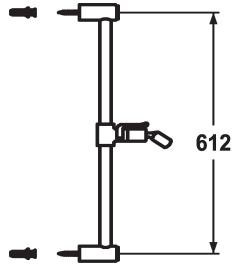

KWC FIT Sliding wall bar

Modell-Linie: **SHOWERCULTURE | K.26.99.01.000**
Showers | Complementary parts showers

KWC-No.

114723
chromeline, L 1100

114729
chromeline, L 612

Measure Lenght

L 1100

L 612

* KWC Sliding wall bar FIT
- "The original"
* Made of brass
* KWC ball joint bracket, elevation adjustment lockable
* Tube diameter 18 mm

* The sliding wall bar can be shortened to any individual length as required
* To be ordered separately (optional or if necessary):
- Adesio adhesive set Z.538.427.000 (round) or Z.538.558.000 (square)

Technical Data

Color code

chromeline

Faucet_typ

IP22

Measure Lenght

L 24 1/8"

Measure Lenght

L 612

material

Brass