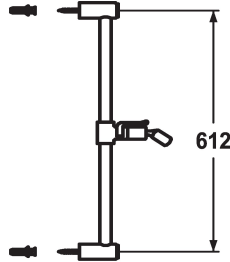

KWC FIT Sliding wall bar

Modell-Linie: SHOWERCULTURE | K.26.99.01.000
Suihkut ja suihkupaneelit | Suihkujen täydennysosat

KWC-No.

114723
chromeline, L 1100

114729
chromeline, L 612

Measure_L

L1100

L612

* KWC Sliding wall bar FIT
- "The original"
* Made of brass
* KWC ball joint bracket, elevation adjustment lockable
* Tube diameter 18 mm

* The sliding wall bar can be shortened to any individual length as required
* To be ordered separately (optional or if necessary):
- Adesio adhesive set Z.538.427.000 (round) or Z.538.558.000 (square)

Tekniset tiedot

ATT-KWC-FARBCODE

Faucet_typ

Measure_L_USA

Measure_L

Materiaali

lviCode

chromeline