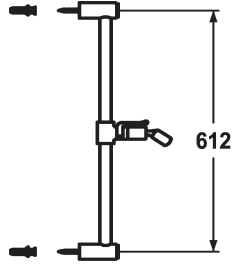

KWC FIT Sliding wall bar

Modell-Linie: SHOWERCULTURE | K.26.99.01.000

KWC-No.

114723
chromeline, L 1100

114729
chromeline, L 612

* KWC Sliding wall bar FIT
- "The original"
* Made of brass
* KWC ball joint bracket, elevation adjustment lockable
* Tube diameter 18 mm

Technical Data

ATT-KWC-FARBCODE

Faucet_typ

Measure_L_USA

Measure_L

Material

Measure_L

L1100

L612

* The sliding wall bar can be shortened to any individual length as required
* To be ordered separately (optional or if necessary):
- Adesio adhesive set Z.538.427.000 (round) or Z.538.558.000 (square)