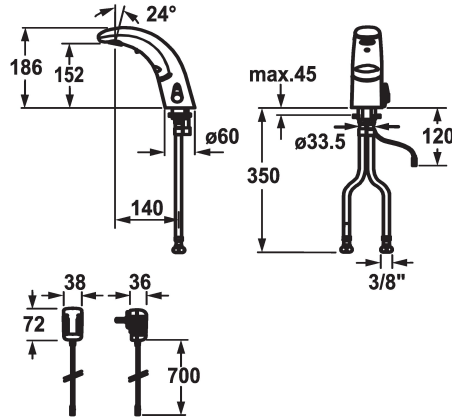

## KWC IQUA

Automatic, non-contact - Basin

Modell-Linie: IQUA | K.12.JB.52.000N23

Taps | Self closing taps

#### 119599

chromeline, A 140, flexible connection hoses, without pop-up valve, mains receiver, Basic, with mixing

- \* Fixed spout
- Neoperl® Cascade®
- \* OptimalSpace - ample space for washing or working
- \* Electrovalve
- \* Flexible connection hoses 3/8"
- \* Fastening by means of stud bolt M8 x 1
- \* Mounting hole size 63.5 mm
- \* Scope of delivery:
  - Mains receiver 100-240 V / operating voltage 6 V
  - 3 Avoid using infrared controls near highly reflective surfaces (e.g. mirrors, polished stainless steel basins) as this could cause them to activate accidentally or malfunction.

### Technical Data

Flow rate
Pop-up_valve
Electronical_control
Connection
Spout
IQUA-Click
Power_supply
Color code
Installation_type
Faucet_typ
Dimension Height
Acoustic group
Projection_A
Energy Label
Dimension Water outlet
material