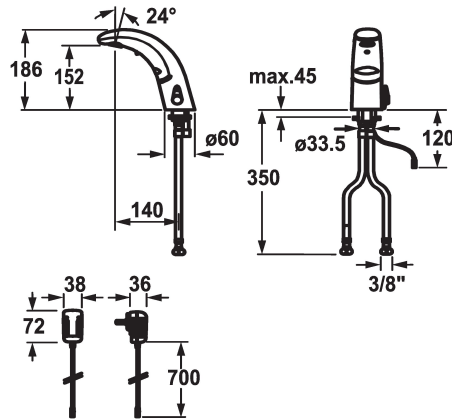

KWC IQUA

Automatic, non-contact - Basin

Modell-Linie: IQUA | K.12.JB.52.000N23

Taps | Self closing taps

KWC-No.

119599

chromeline, A 140, flexible connection hoses, without pop-up valve, mains receiver, Basic, with mixing

119601

chromeline, A 140, flexible connection hoses, without pop-up valve, battery, Basic, with mixing

- * Automatic controled
- Dual infrared sensor A10
- * With mixing
- temperature limiter adjustable
- * EcoProtect - water-saving device
- * Basic: counter-sunk iqua-click
- * Microprocessor-control
- flow time adjustable (1 second factory setting)
- short time off (cleaning) activatable
- continuous water flow (filling) activatable
- sensor sensitivity adjustable permanent, automatic self-calibration
- 12- or 24-hour-hygiene flushing activatable

- * Fixed spout
- Neoperl® Cascade®
- * OptimalSpace - ample space for washing or working
- * Electrovalve
- * Flexible connection hoses 3/8"
- * Fastening by means of stud bolt M8 x 1
- * Mounting hole size 60 mm
- * Scope of delivery:
 - Mains receiver 100-240 V / operating voltage 6 V
 - 3 Avoid using infrared controls near highly reflective surfaces (e.g. mirrors, polished stainless steel basins) as this could cause them to activate accidentally or malfunction.

Technical Data

Flow rate
pop-up assembly
Electronical control
Connection
Spout
IQUA-Click
Power supply
Color code
Installation type
Faucet_typ
Dimension Height
Acoustic group
Projection A
Energy label
Dimension Water outlet
material