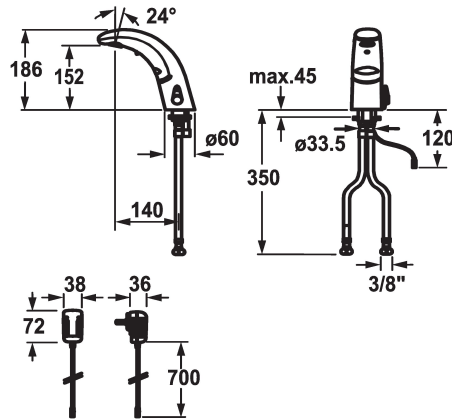

## KWC IQUA

Automatic, non-contact - Basin

Modell-Linie: IQUA | K.12.JB.52.000N23

Taps | Self closing taps

#### 119599

chromeline, A 140, flexible connection hoses, without pop-up valve, mains receiver, Basic, with mixing

- \* Fixed spout
    - Neoperl® Cascade®
  - \* OptimalSpace - ample space for washing or working
  - \* Electrovalve
  - \* Flexible connection hoses 3/8"
  - \* Fastening by means of stud bolt M8 x 1
  - \* Mounting hole size 60 mm
  - \* Scope of delivery:
    - Mains receiver 100-240 V / operating voltage 6 V
- 3 Avoid using infrared controls near highly reflective surfaces (e.g. mirrors, polished stainless steel basins) as this could cause them to activate accidentally or malfunction.

### Technical Data

Flow rate
pop-up valve
Electronical control
Connection
Spout
IQUA-Click
Power supply
Color code
Installation type
Faucet_typ
Measure Height
Acoustic group
Projection A
Energy label
Dimension Water outlet
material