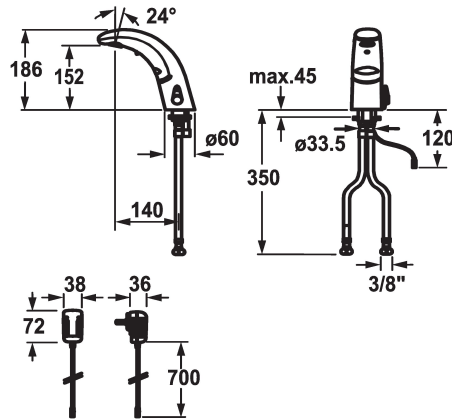

KWC IQUA

Automatic, non-contact - Basin

Modell-Linie: IQUA | K.12.JB.52.000N23

Hanot | Itsulkeutuvat hanat

KWC-No.

119599

chromeline, A 140, flexible connection hoses, without pop-up valve, mains receiver, Basic, with mixing

119601

chromeline, A 140, flexible connection hoses, without pop-up valve, battery, Basic, with mixing

- * Automatic controled
- Dual infrared sensor A10
- * With mixing
- temperature limiter adjustable
- * EcoProtect - water-saving device
- * Basic: counter-sunk iqua-click
- * Microprocessor-control
- flow time adjustable (1 second factory setting)
- short time off (cleaning) activatable
- continuous water flow (filling) activatable
- sensor sensitivity adjustable permanent, automatic self-calibration
- 12- or 24-hour-hygiene flushing activatable

- * Fixed spout
- Neoperl® Cascade®
- * OptimalSpace - ample space for washing or working
- * Electrovalve
- * Flexible connection hoses 3/8"
- * Fastening by means of stud bolt M8 x 1
- * Mounting hole size 63.5 mm
- * Scope of delivery:
 - Mains receiver 100-240 V / operating voltage 6 V
- 3 Avoid using infrared controls near highly reflective surfaces (e.g. mirrors, polished stainless steel basins) as this could cause them to activate accidentally or malfunction.

Tekniset tiedot

A_Spout_Spray
ATT-KWC-ABLAUFGARNITUR
ATT-KWC-EL_STEUERUNG
Connection
Spout
ATT-KWC-IQUA_CLICK
ATT-KWC-STROMVERSORGUNG
ATT-KWC-FARBCODE
Installation_type
Faucet_typ
Measure_Height
G_Acoustic_group
Projection_A
EnergyLabelCH
ATT-KWC-MASS-WASSERAUSTRITT
Materiali
IviCode