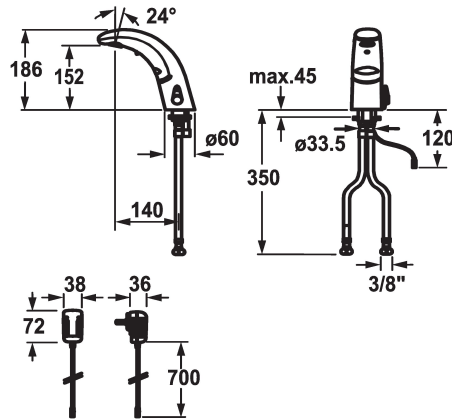

KWC IQUA

Automatic, non-contact - Basin

Modell-Linie: IQUA | K.12.JB.52.000B23

Taps | Self closing taps

KWC-No.

119599

chromeline, A 140, flexible connection hoses, without pop-up valve, mains receiver, Basic, with mixing

119601

chromeline, A 140, flexible connection hoses, without pop-up valve, battery, Basic, with mixing

- * Automatic controled
- Dual infrared sensor A10
- * With mixing
- temperature limiter adjustable
- * EcoProtect - water-saving device
- * Basic: counter-sunk iqua-click
- * Microprocessor-control
- flow time adjustable (1 second factory setting)
- short time off (cleaning) activatable
- continuous water flow (filling) activatable
- sensor sensitivity adjustable permanent, automatic self-calibration
- 12- or 24-hour-hygiene flushing activatable

- * Fixed spout
- Neoperl® Cascade®
- * OptimalSpace - ample space for washing or working
- * Electrovalve
- * Flexible connection hoses 3/8"
- * Fastening by means of stud bolt M8 x 1
- * Mounting hole size ø35 mm
- * Scope of delivery:
- Battery 6 V Lithium 2 CR5
- lifespan at 100 circuits/day; 4 years
- 3 Avoid using infrared controls near highly reflective surfaces (e.g. mirrors, polished stainless steel basins) as this could cause them to activate accidentally or malfunction.

Technical Data

Flow rate
Pop-up_valve
Electronical_control
Connection
Spout
IQUA-Click
Power_supply
Color code
Installation_type
Faucet_typ
Dimension Height
Acoustic group
Projection_A
Energy Label
Dimension Water outlet
material