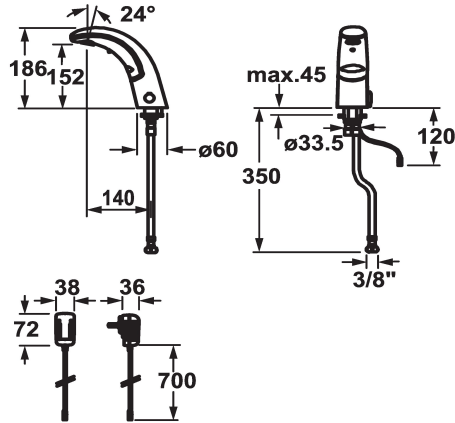

## KWC IQUA

Automatic, non-contact - Basin

Modell-Linie: IQUA | K.12.JB.52M000B23  
Kranen | Zelfsluitende kranen

#### 119602

chromeline, A 140, flexible connection hose, without pop-up valve, mains receiver, Basic, without mixing

- \* Fixed spout
- Neoperl® Cascade®
- \* OptimalSpace - ample space for washing or working
- \* Electrovalve
- \* Flexible connection hose 3/8"
- \* Fastening by means of stud bolt M8 x 1
- \* Mounting hole size ø35 mm
- \* Scope of delivery:
- Battery 6 V Lithium 2 CR5
- lifespan at 100 circuits/day: 4 years
- 3 Avoid using infrared controls near highly reflective surfaces (e.g. mirrors, polished stainless steel basins) as this could cause them to activate accidentally or malfunction.

### Technical Data

Doorstroomhoeveelheid	5 l/min (3 bar)
afvoergarnituur	ohne_Ablaufgarnituur
Elektronische besturing	contactloz
schroefverbindingen	Flexibele aansluitlange
uitloop	fest
IQUA-Click	3
Stroomvoorziening	Batterij
Kleurcode	chromeline
Type installatie	staande montage
Kraan type	06
Hoogteafmeting	186
geluidsklasse	yes
Projectie A	A140
Energielabel	A
Afmetingen wateruitlaat	152
Materiaal	MESSING