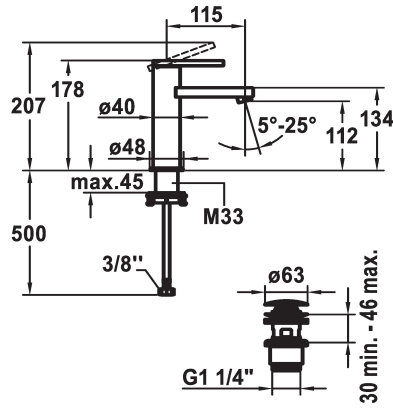

## KWC AVA E Lever mixer - Basin

**Modell-Linie: AVA E | 12.451.641.700FL ++**

Rubinetterie per bagni | Rubinetterie monocomando

### KWC-No.

#### 12.451.051.700FL

stainless steel, A 115, flexible connection hoses, without pop-up valve

#### 12.451.641.700FL

stainless steel, A 115, flexible connection hoses, with Push Open

- EcoProtect - water-saving device
- Fixed spout
  - Neoperl® Perlator® SSR, swivelling jet regulator
- KWC cartridge S 25
  - with ceramic discs
  - flow rate and temperature continuously variable
- Flexible connection hoses 3/8"
- QuickInstallation - Fastening via threaded connection with locking screws
- Mounting hole size 35 mm
- Scope of delivery:
  - KWC pop-up valve Push Open 2 in 1 Z.538.321.177
- Flow rate 5 l/min (3 bar)
- Acoustic group I