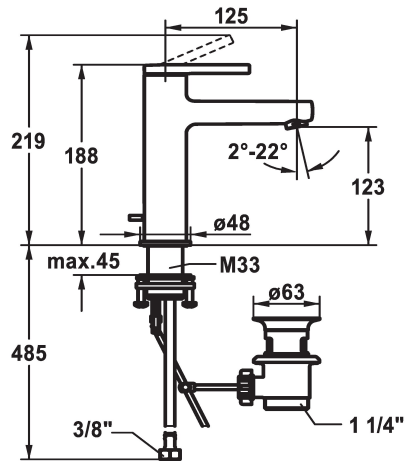

KWC AVA 2.0 Lever mixer - Basin - CoolFix

Modell-Linie: AVA 2.0 | 12.468.032.000FL ++
Rubinetterie per bagni | Rubinetterie monocomando

KWC-No.

12.468.032.000FL

all chrome, A 125, flexible connection hoses, with pop-up valve

12.468.072.000FL

all chrome, A 125, flexible connection hoses, without pop-up valve

12.468.632.000FL

all chrome, A 125, flexible connection hoses, with Push Open

- CoolFix - Cold water flow with a centered lever
- EcoProtect - water-saving device
- Fixed spout
 - Neoperl® Perlator® SSR, swivelling jet regulator
- KWC cartridge S 25
 - with ceramic discs
 - flow rate and temperature continuously variable
- Flexible connection hoses 3/8"
- QuickInstallation - Fastening via threaded connection with locking screws
- Mounting hole size ø35 mm
- Scope of delivery:
 - KWC pop-up valve Z.538.581.000
- Flow rate 5 l/min (3 bar)
- Acoustic group I