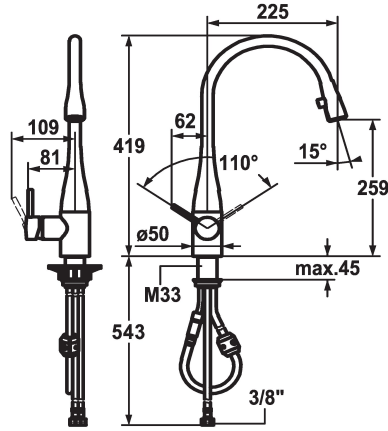

## KWC EVE Lever mixer - Kitchen

Modell-Linie: EVE | 10.111.103.000FL  
Umyvadlové armatury | Hydraulické armatury

### KWC-No.

**121241**  
chromeline, A 225, flexible connection hoses

**121326**  
stainless steel, A 225, flexible connection hoses

### ATT-KWC-FARBCODE

chromeline

stainless steel

- \* Lever mixer
- \* Lever installation possible on the right or left side
- \* TouchProtect - anti-scald protection thanks to the "double skin" principle
- \* Pull-out aerator covered
  - Neoperl® Caché®
  - up to 600 mm pull-out length
  - hose surface to fit faucet surface
- \* Hose guide, swivelling 320°

- \* EasyLock - a pull-out spray that easily slides back into place
- \* OptimalSpace - ample space for washing or working
- \* KWC cartridge M 35
  - with ceramic discs
  - flow rate and temperature continuously variable
- \* Flexible connection hoses 3/8"
- \* Fastening by means of threaded sleeve M33 x 1.5
- \* Mounting hole size ø35 mm