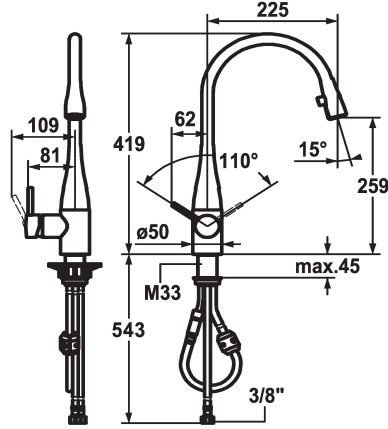

KWC EVE Lever mixer - Kitchen

Modell-Linie: EVE | 10.111.103.000FL
Taps | Manual taps

KWC-No.

121241

chromeline, A 225, flexible connection hoses

121326

stainless steel, A 225, flexible connection hoses

Color code

chromeline

stainless steel

- * Lever mixer
- * Lever installation possible on the right or left side
- * TouchProtect - anti-scald protection thanks to the "double skin" principle
- * Pull-out aerator covered
 - Neoperl® Caché®
 - up to 600 mm pull-out length
 - hose surface to fit faucet surface
- * Hose guide, swivelling 320°

- * EasyLock - a pull-out spray that easily slides back into place
- * OptimalSpace - ample space for washing or working
- * KWC cartridge M 35
 - with ceramic discs
 - flow rate and temperature continuously variable
- * Flexible connection hoses 3/8"
- * Fastening by means of threaded sleeve M33 x 1.5
- * Mounting hole size ø35 mm

Spare Parts

KWC EVE Lever mixer - Kitchen

Modell-Linie: EVE | 10.111.103.000FL
Taps | Manual taps

Cartridge M 35

536570
Z.534.836

Service key Neoperl © Caché ©, TJ, 18 mm, green

634729
CACHETJ
