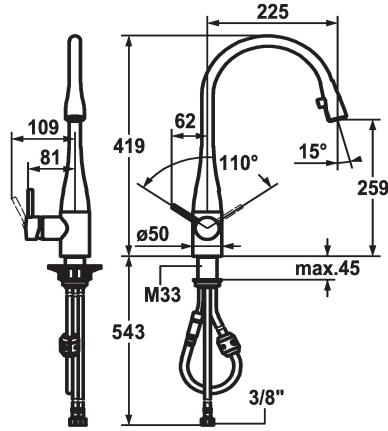

KWC EVE Lever mixer - Kitchen

Modell-Linie: EVE | 10.111.103.000FL
Hanat | Käsikäyttöiset hanat

KWC-No.

121241
chromeline, A 225, flexible connection hoses

121326
stainless steel, A 225, flexible connection hoses

ATT-KWC-FARBCODE

chromeline

stainless steel

- * Lever mixer
- * Lever installation possible on the right or left side
- * TouchProtect - anti-scald protection thanks to the "double skin" principle
- * Pull-out aerator covered
 - Neoperl® Caché®
 - up to 600 mm pull-out length
 - hose surface to fit faucet surface
- * Hose guide, swivelling 320°

- * EasyLock - a pull-out spray that easily slides back into place
- * OptimalSpace - ample space for washing or working
- * KWC cartridge M 35
 - with ceramic discs
 - flow rate and temperature continuously variable
- * Flexible connection hoses 3/8"
- * Fastening by means of threaded sleeve M33 x 1.5
- * Mounting hole size ø35 mm

11 l/min (3 bar)
Flexible_Anschlusschläuche
schwenkbar
seitenbedient
Auszugauslauf
chromeline
Standmontage
01
419
yes
A225
B
259
Messinki
0

KWC EVE

Lever mixer - Kitchen

Modell-Linie: EVE | 10.111.103.000FL
Hanat | Käsikäyttöiset hanat