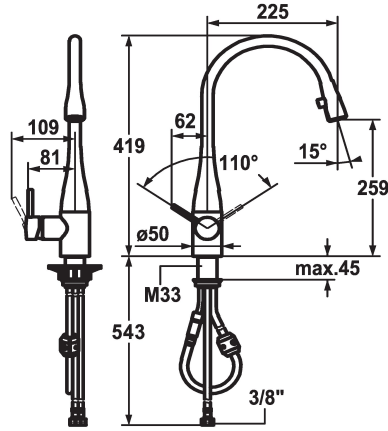

KWC EVE Lever mixer - Kitchen

Modell-Linie: EVE | 10.111.103.000FL
Armatura umywalkowa | Armatura jednouchwytowa

KWC-No.

121241
chromeline, A 225, flexible connection hoses

121326
stainless steel, A 225, flexible connection hoses

ATT-KWC-FARBCODE

chromeline

stainless steel

- * Lever mixer
- * Lever installation possible on the right or left side
- * TouchProtect - anti-scald protection thanks to the "double skin" principle
- * Pull-out aerator covered
 - Neoperl® Caché®
 - up to 600 mm pull-out length
 - hose surface to fit faucet surface
- * Hose guide, swivelling 320°

- * EasyLock - a pull-out spray that easily slides back into place
- * OptimalSpace - ample space for washing or working
- * KWC cartridge M 35
 - with ceramic discs
 - flow rate and temperature continuously variable
- * Flexible connection hoses 3/8"
- * Fastening by means of threaded sleeve M33 x 1.5
- * Mounting hole size ø35 mm

11 l/min (3 bar)
Flexible_Anschlusschläuche
schwenkbar
seitenbedient
Auszugauslauf
chromeline
Standmontage
01
419
1
A225
B
259
Mosiądz

Części zamienne

KWC EVE

Lever mixer - Kitchen

Modell-Linie: EVE | 10.111.103.000FL