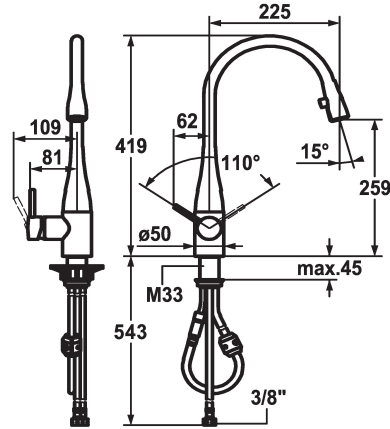

KWC EVE Lever mixer - Kitchen

Modell-Linie: EVE | 10.111.103.000FL
Kranar | Hydraulické armatúry

KWC-No.

121241
chromeline, A 225, flexible connection hoses

121326
stainless steel, A 225, flexible connection hoses

ATT-KWC-FARBCODE

chromeline

stainless steel

- * Lever mixer
- * Lever installation possible on the right or left side
- * TouchProtect - anti-scald protection thanks to the "double skin" principle
- * Pull-out aerator covered
 - Neoperl® Caché®
 - up to 600 mm pull-out length
 - hose surface to fit faucet surface
- * Hose guide, swivelling 320°

- * EasyLock - a pull-out spray that easily slides back into place
- * OptimalSpace - ample space for washing or working
- * KWC cartridge M 35
 - with ceramic discs
 - flow rate and temperature continuously variable
- * Flexible connection hoses 3/8"
- * Fastening by means of threaded sleeve M33 x 1.5
- * Mounting hole size ø35 mm

11 l/min (3 bar)
Flexible_Anschlusschläuche
schwenkbar
seitenbedient
Auszugauslauf
chromeline
Standmontage
01
419
1
A225
B
259
Mässing

KWC EVE Lever mixer - Kitchen

Modell-Linie: EVE | 10.111.103.000FL
Kranar | Hydraulické armatury