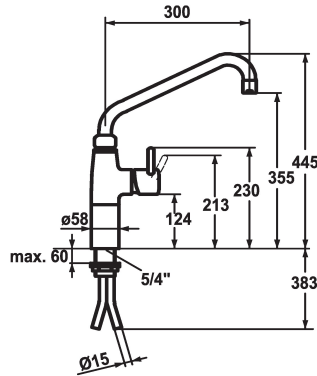

KWC GASTRO

Lever mixer - Commercial kitchen

Modell-Linie: GASTRO | 24.501.054.000

Umyvadlové armatury | Hydraulické armatury

KWC-No.

121269

chromeline, A 300

121270

chromeline, A 450

- * Lever mixer
- * Pillar 100 mm
- * Swivel spout 360°
- with adjustable gland
- Jet regulator
- * OptimalSpace - ample space for washing or working
- * KWC cartridge XL 46 - high capacity

Projection_A

A300

A450

- with ceramic discs
- flow rate and temperature continuously variable
- temperature limitation
- * Copper tubes ø15 mm
- * Fastening by means of threaded sleeve 1 ¼"
- * Mounting hole size ø42 mm

Technické údaje

A_Spout_Spray

40 l/min (3 bar)

Connection

Kupferrohranschlüsse

ATT-KWC-AUSLAUF

schwenkbar

Handling