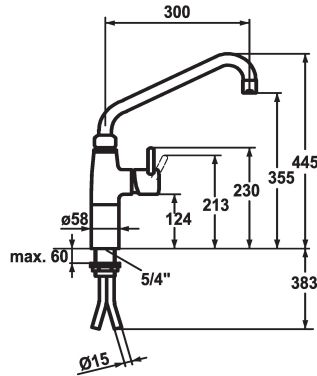

## KWC GASTRO

Lever mixer - Commercial kitchen

Modell-Linie: GASTRO | 24.501.054.000

Taps | Manual taps

### KWC-No.

**121269**

chromeline, A 300

**121270**

chromeline, A 450

- \* Lever mixer
- \* Pillar 100 mm
- \* Swivel spout 360°
- with adjustable gland
- Jet regulator
- \* OptimalSpace - ample space for washing or working
- \* KWC cartridge XL 46 - high capacity

### Projection A

A 300

A 450

- with ceramic discs
- flow rate and temperature continuously variable
- temperature limitation
- \* Copper tubes ø15 mm
- \* Fastening by means of threaded sleeve 1 ¼"
- \* Mounting hole size ø42 mm

### Technical Data

Flow rate
Connection
Spout
Handling
Color code
Installation type
Faucet_typ
Dimension Height
Acoustic group
Projection A
Dimension Water outlet

40 l/min (3 bar)
Copper tubes
swivel
side lever
chromeline
Pillar installation
Faucet
445
U
A 300
355