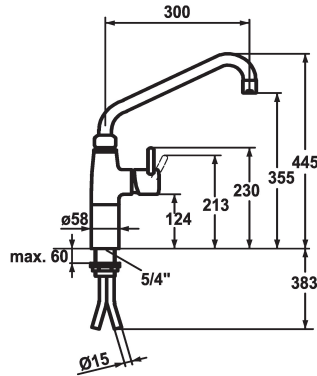

KWC GASTRO

Lever mixer - Commercial kitchen

Modell-Linie: GASTRO | 24.501.054.000

Hanat | Käsi­käyt­toiset hanat

KWC-No.

121269

chromeline, A 300

121270

chromeline, A 450

- * Lever mixer
- * Pillar 100 mm
- * Swivel spout 360°
- with adjustable gland
- Jet regulator
- * OptimalSpace - ample space for washing or working
- * KWC cartridge XL 46 - high capacity

Projection_A

A300

A450

- with ceramic discs
- flow rate and temperature continuously variable
- temperature limitation
- * Copper tubes ø15 mm
- * Fastening by means of threaded sleeve 1 ¼"
- * Mounting hole size ø42 mm

Tekniset tiedot

A_Spout_Spray

40 l/min (3 bar)

Connection

Kupferrohranschlüsse

Spout

schwenkbar

Handling