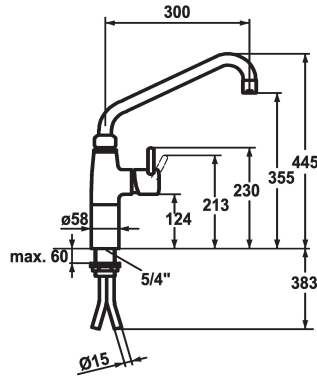

### KWC-No.

**121269**

chromeline, A 300

**121270**

chromeline, A 450

- \* Lever mixer
- \* Pillar 100 mm
- \* Swivel spout 360°
- with adjustable gland
- Jet regulator
- \* OptimalSpace - ample space for washing or working
- \* KWC cartridge XL 46 - high capacity

### Projection\_A

A300

A450

- with ceramic discs
- flow rate and temperature continuously variable
- temperature limitation
- \* Copper tubes ø15 mm
- \* Fastening by means of threaded sleeve 1 ¼"
- \* Mounting hole size ø42 mm

### Dane techniczne

A\_Spout\_Spray

40 l/min (3 bar)

Connection

Kupferrohranschlüsse

ATT-KWC-AUSLAUF

schwenkbar

Handling

seitenbedient

ATT-KWC-FARBCODE

chromeline

Installation\_type

Standmontage

Faucet\_typ

01

Dimension Height