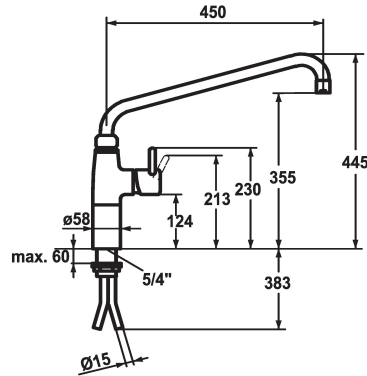

KWC GASTRO

Lever mixer - Commercial kitchen

Modell-Linie: GASTRO | 24.501.056.000

Umyvadlové armatury | Hydraulické armatury

KWC-No.

121269

chromeline, A 300

121270

chromeline, A 450

- * Lever mixer
- * Pillar 100 mm
- * Swivel spout 360°
- with adjustable gland
- Jet regulator
- * OptimalSpace - ample space for washing or working
- * KWC cartridge XL 46 - high capacity

Projection_A

A300

A450

- with ceramic discs
- flow rate and temperature continuously variable
- temperature limitation
- * Copper tubes $\varnothing 15$ mm
- * Fastening by means of threaded sleeve 1 1/4"
- * Mounting hole size $\varnothing 42$ mm

Technické údaje

A_Spout_Spray

40 l/min (3 bar)

Connection

Kupferrohranschlüsse

ATT-KWC-AUSLAUF

schwenkbar

Handling