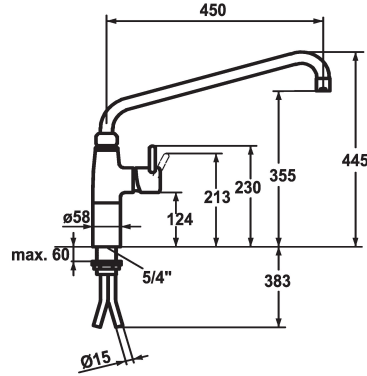

## KWC GASTRO Lever mixer - Commercial kitchen

Modell-Linie: GASTRO | 24.501.056.000  
Taps | Manual taps

### KWC-No.

**121269**  
chromeline, A 300

**121270**  
chromeline, A 450

- \* Lever mixer
- \* Pillar 100 mm
- \* Swivel spout 360°
- with adjustable gland
- Jet regulator
- \* OptimalSpace - ample space for washing or working
- \* KWC cartridge XL 46 - high capacity

### Projection\_A

A 300

A 450

- with ceramic discs
- flow rate and temperature continuously variable
- temperature limitation
- \* Copper tubes  $\varnothing 15$  mm
- \* Fastening by means of threaded sleeve 1 1/4"
- \* Mounting hole size  $\varnothing 42$  mm

### Technical Data

Flow rate
Connection
Spout
Handling
Color code
Installation_type
Faucet_typ
Dimension Height
Acoustic group
Projection_A
Dimension Water outlet

40 l/min (3 bar)
Copper tubes
swivel
side lever
chrome
Pillar installation
Faucet
445
U
A 450
355