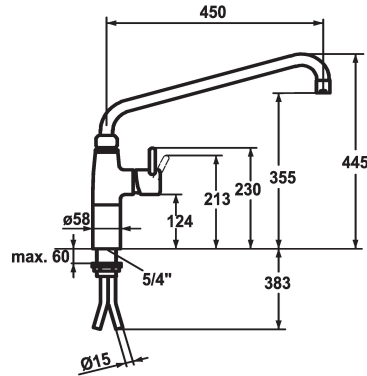

KWC GASTRO

Lever mixer - Commercial kitchen

Modell-Linie: GASTRO | 24.501.056.000

Taps | Manual taps

KWC-No.

121269

chromeline, A 300

121270

chromeline, A 450

- * Lever mixer
- * Pillar 100 mm
- * Swivel spout 360°
- with adjustable gland
- Jet regulator
- * OptimalSpace - ample space for washing or working
- * KWC cartridge XL 46 - high capacity

Projection A

A 300

A 450

- with ceramic discs
- flow rate and temperature continuously variable
- temperature limitation
- * Copper tubes $\varnothing 15$ mm
- * Fastening by means of threaded sleeve 1 1/4"
- * Mounting hole size $\varnothing 42$ mm

Technical Data

Flow rate
Connection
Spout
Handling
Color code
Installation type
Faucet_typ
Measure Height
Acoustic group
Projection A
Dimension Water outlet

40 l/min (3 bar)
Copper tubes
swivel
side lever
chromeline
Pillar installation
Faucet
445
U
A 450
355