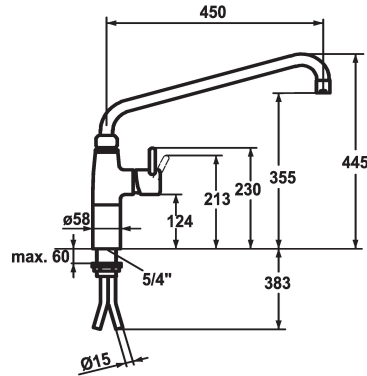

KWC GASTRO

Lever mixer - Commercial kitchen

Modell-Linie: GASTRO | 24.501.056.000

Armatura umywalkowa | Armatura jednouchwytywa

KWC-No.

121269

chromeline, A 300

121270

chromeline, A 450

- * Lever mixer
- * Pillar 100 mm
- * Swivel spout 360°
- with adjustable gland
- Jet regulator
- * OptimalSpace - ample space for washing or working
- * KWC cartridge XL 46 - high capacity

Projection_A

A300

A450

- with ceramic discs
- flow rate and temperature continuously variable
- temperature limitation
- * Copper tubes $\varnothing 15$ mm
- * Fastening by means of threaded sleeve 1 1/4"
- * Mounting hole size $\varnothing 42$ mm

Dane techniczne

A_Spout_Spray

40 l/min (3 bar)

Connection

Kupferrohranschlüsse

ATT-KWC-AUSLAUF

schwenkbar

Handling