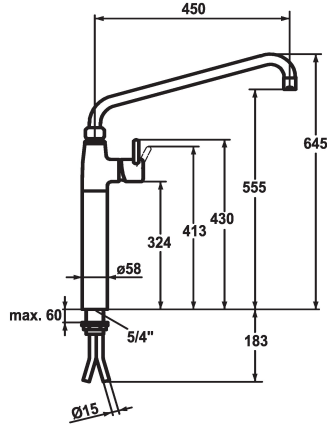

KWC GASTRO

Lever mixer - Commercial kitchen

Modell-Linie: GASTRO | 24.501.066.000

Hanat | Käsikäyttöiset hanat

KWC-No.

121271

chromeline, A 300

121272

chromeline, A 450

- * Lever mixer
- * Pillar 300 mm
- * Swivel spout 360°
- with adjustable gland
- Jet regulator
- * OptimalSpace - ample space for washing or working
- * KWC cartridge XL 46 - high capacity

Projection_A

A300

A450

- with ceramic discs
- flow rate and temperature continuously variable
- temperature limitation
- * Copper tubes $\varnothing 15$ mm
- * Fastening by means of threaded sleeve 1 1/4"
- * Mounting hole size $\varnothing 42$ mm

Tekniset tiedot

A_Spout_Spray

Connection

ATT-KWC-FARBCODE

Installation_type

Faucet_typ

Measure_Height

G_Acoustic group