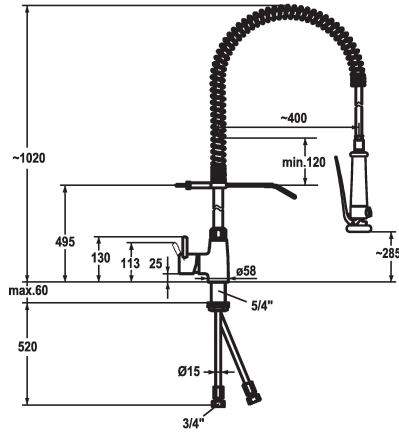

KWC GASTRO

Lever mixer - Commercial kitchen

Modell-Linie: GASTRO | 24.501.130.000

Taps | Manual taps

KWC-No.

121273

chromeline

- * Lever mixer
- * Suspension spring
- * TouchProtect - anti-scald protection thanks to the "double skin" principle
- * Intrinsically safe against backflow
- * Pre-rinse spray
 - with integrated delayed closing device to minimize water hammer
 - with valve maintenance unit for cleaning
- SprayClean - easy to clean and actively prevents limescale buildup

- SprayLock - lockable jet spray
- PowerClean - needle spray mode
- * OptimalSpace - ample space for washing or working
- * KWC cartridge XL 46 - high capacity
 - with ceramic discs
 - flow rate and temperature continuously variable
 - temperature limitation
- * Copper tubes ø15 mm
- * Fastening by means of threaded sleeve 1 3/4"
- * Mounting hole size ø42 mm

Technical Data

Spray: Flow rate
Connection
Handling
Kitchen_spray
Color code
Installation_type
Faucet_typ
Measure Height
Acoustic group
Projection_A
ATT-KWC-MASS-WASSERAUSTRITT

15 l/min (3 bar)
Copper tubes
side lever
Pre-rinse spray
chrome
Pillar installation
Faucet
1020
Automatic, non-contact1
A 400
285