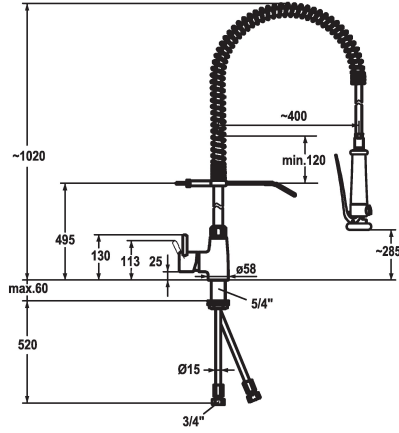

KWC GASTRO Lever mixer - Commercial kitchen

Modell-Linie: GASTRO | 24.501.130.000
Taps | Manual taps

KWC-No.

121273
chromeline

- * Lever mixer
- * Suspension spring
- * TouchProtect - anti-scald protection thanks to the "double skin" principle
- * Intrinsicly safe against backflow
- * Pre-rinse spray
 - with integrated delayed closing device to minimize water hammer
 - with valve maintenance unit for cleaning
- SprayClean - easy to clean and actively prevents limescale buildup

- SprayLock - lockable jet spray
- PowerClean - needle spray mode
- * OptimalSpace - ample space for washing or working
- * KWC cartridge XL 46 - high capacity
 - with ceramic discs
 - flow rate and temperature continuously variable
 - temperature limitation
- * Copper tubes ø15 mm
- * Fastening by means of threaded sleeve 1 3/4"
- * Mounting hole size ø42 mm

Technical Data

Spray: Flow rate
Connection
Handling
Kitchenspray
Color code
Installation type
Faucet_typ
Measure Height
Acoustic group
Projection A
ATT-KWC-MASS-WASSERAUSTRITT

15 l/min (3 bar)
Copper tubes
side lever
Pre-rinse spray
chrome
Pillar installation
Faucet
1020
2
A 400
285